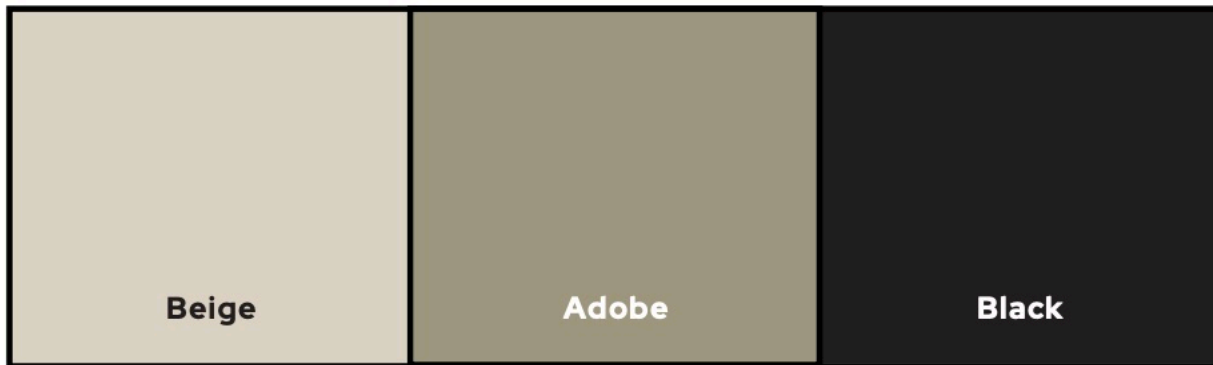

STRUXURE

Note: No additional charge for Separate Frame & Louver Colors

STRUXURE

Fan options without LED Light

Satin Nickel

Kocoa / Bronze

White

Black

All standard fans can be upgraded to include an LED light for an additional charge.

STRUXURE

Satin Nickel

Satin Nickel is one of our most popular colors and is a silver color with a very small hint of nickel texture.

White

White is our second most popular trim color and is a flat ceiling white (Sherwin Williams Ultra-White) color, designed to blend perfectly with most white ceilings.

Dark Bronze

Dark bronze is a very dark (almost black) bronze with a hint of metallic fleck texture. This blends very well with dark colored ceilings and matches nicely to oil rubbed bronze hardware.

Black

Black is one of our most popular colors.