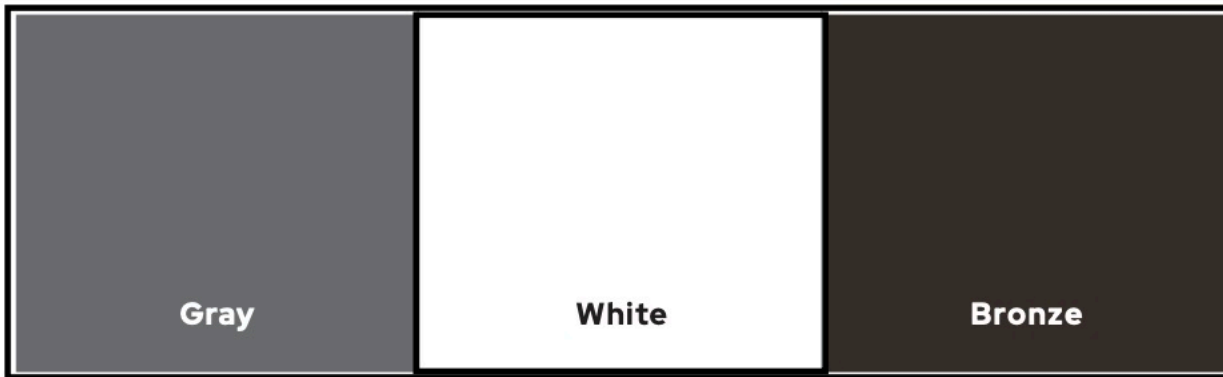

STRUXURE

Note: No additional charge for Separate Frame & Louver Colors

STRUXURE

Fan options without LED Light

Satin Nickel

Kocoa / Bronze

White

Black

All standard fans can be upgraded to include an LED light for an additional charge.

STRUXURE

Satin Nickel

Satin Nickel is one of our most popular colors and is a silver color with a very small hint of nickel texture.

White

White is our second most popular trim color and is a flat ceiling white (Sherwin Williams Ultra-White) color, designed to blend perfectly with most white ceilings.

Dark Bronze

Dark bronze is a very dark (almost black) bronze with a hint of metallic fleck texture. This blends very well with dark colored ceilings and matches nicely to oil rubbed bronze hardware.

Black

Black is one of our most popular colors.